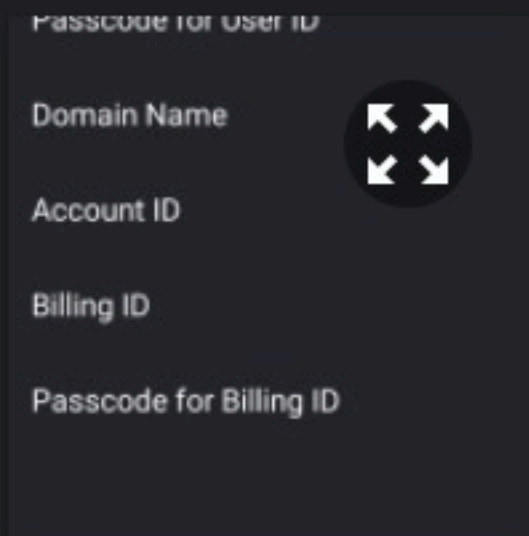

Billing ID
charlie

Passcode for Billing ID
....

13

Menu

Print

Scan to
Mobile

Print

- Document
- Photos
- Camera

Cloud Service Hub

Recent

Large files

This week

BROWSE FILES IN OTHER APPS

Drive

RECENT IMAGES

15