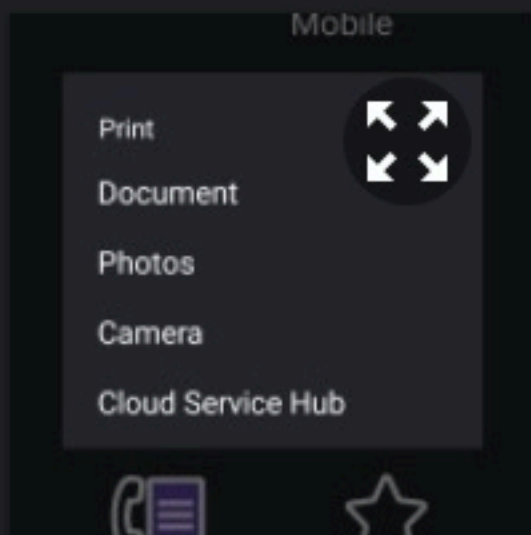

Billing ID
charlie

Passcode for Billing ID
....

13

Menu

Print

Scan to
Mobile

Print

- Document
- Photos
- Camera

Cloud Service Hub

Recent

Large files

This week

BROWSE FILES IN OTHER APPS

Drive

RECENT IMAGES

15