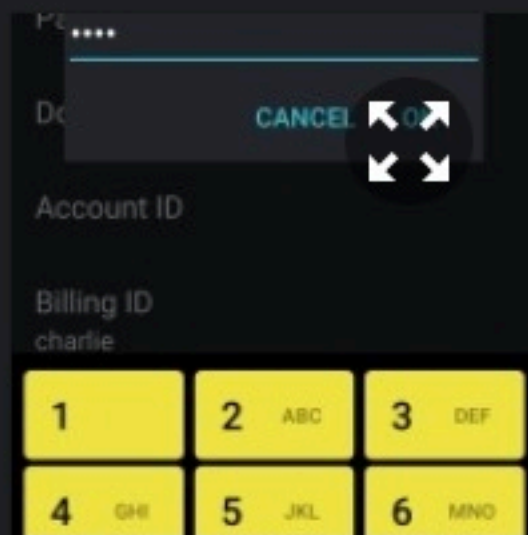

Billing ID
charlie

Passcode for Billing ID
....

13

Menu

Print

Scan to
Mobile

Print

- Document
- Photos
- Camera

Cloud Service Hub

Recent

Large files

This week

BROWSE FILES IN OTHER APPS

Drive

RECENT IMAGES

15